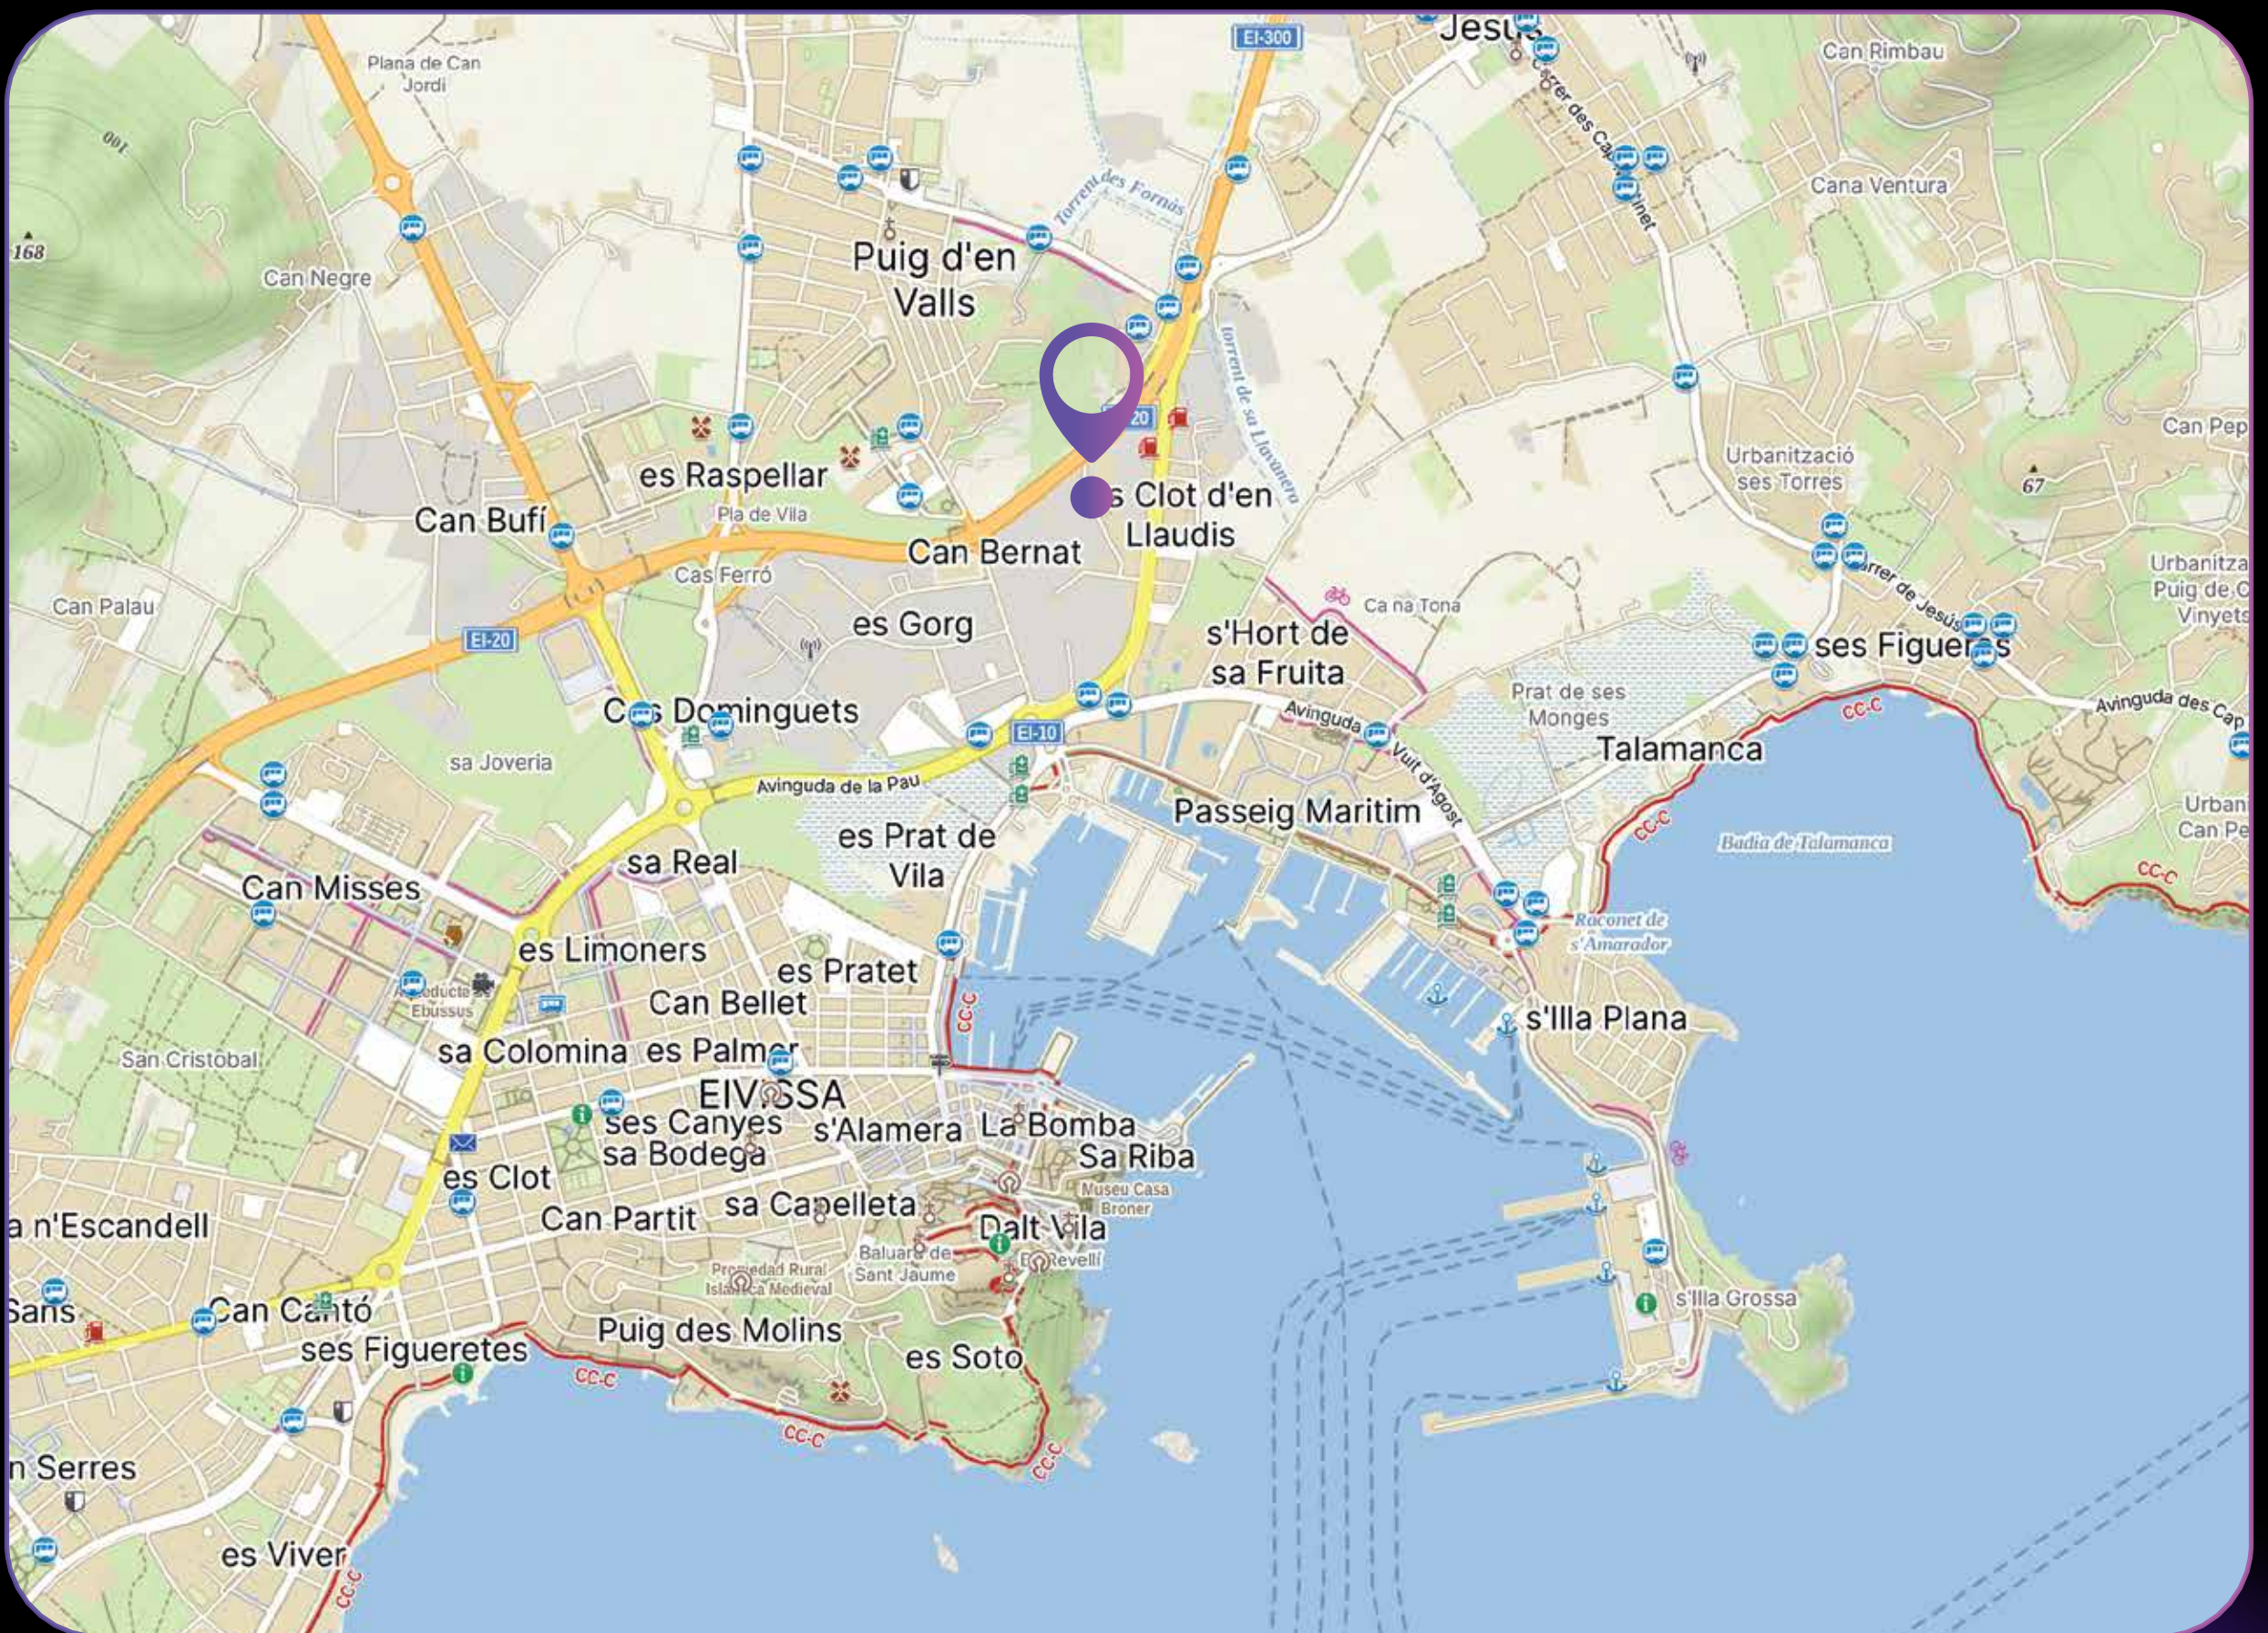

RITMA
RENTALS

Founded by two experienced professionals from the club scene, the company provides reliable rental of DJ, Sound and Lighting equipment in Ibiza.

Our mission is to deliver high quality, uphold responsibility to our clients, and offer impeccable service at a fair price.

Contacts:

✉ info@ritmarentals.com ☎ [+34 647 708 519](tel:+34647708519)

🌐 ritmarentals.com @ [ritmarentals](https://www.instagram.com/ritmarentals)

Polígono industrial Can Bernat,
Cami 1027, S13-15 (behind FITA)

Location:

Location

Site